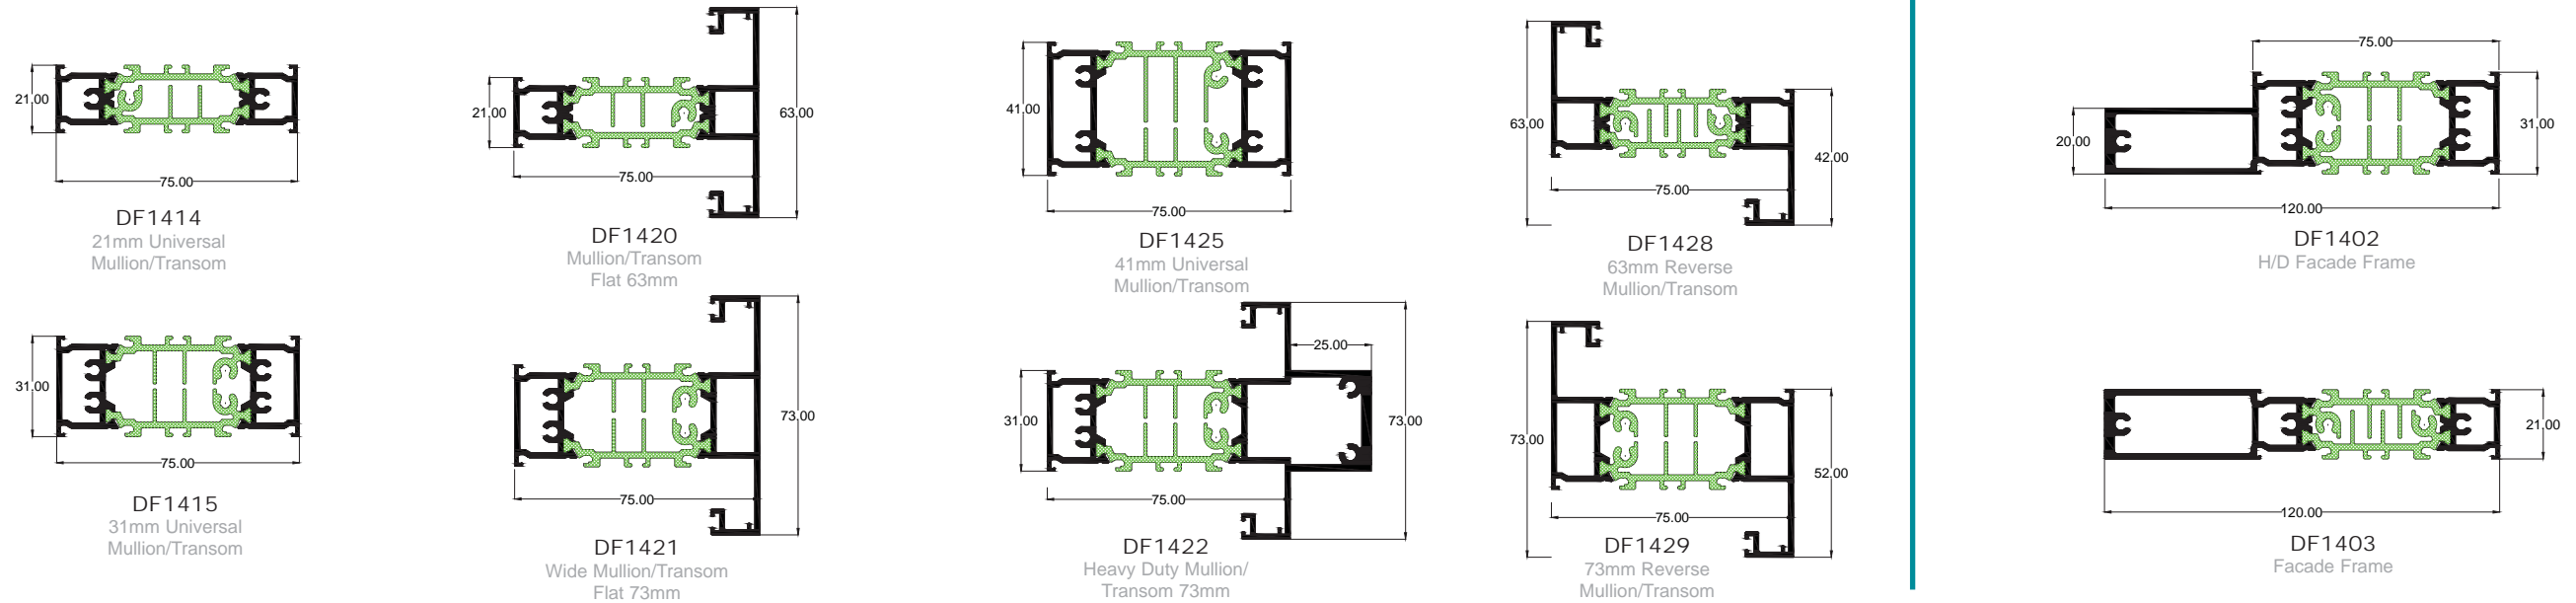

MULLION/TRANSOMS

Due to our policy of continual product development, design and specifications are subject to change without notice. Illustrations are for guidance only and not binding in detail or specification.

Not to Scale