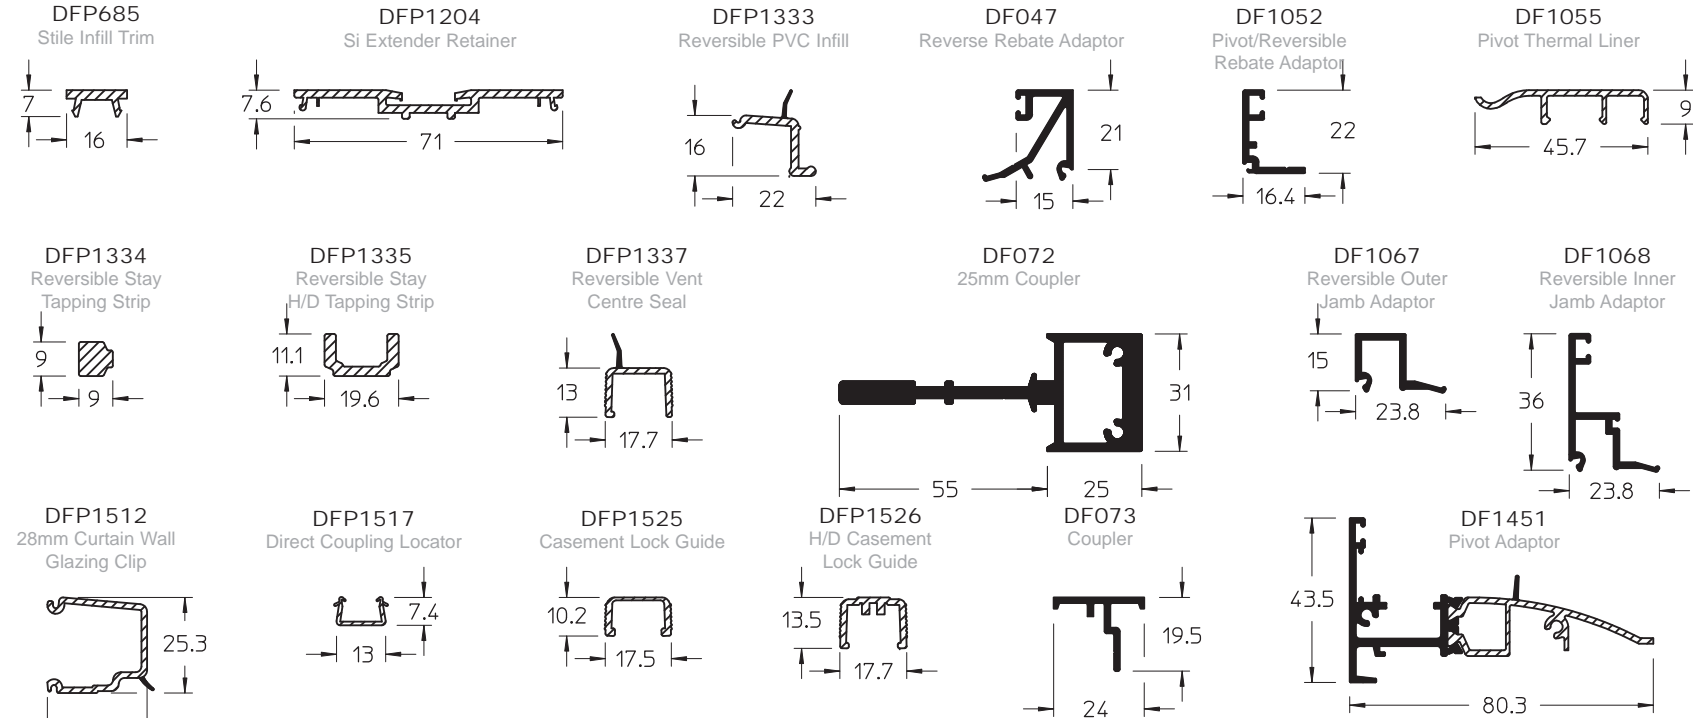

COUPLERS & MISC PROFILES

Si TBT