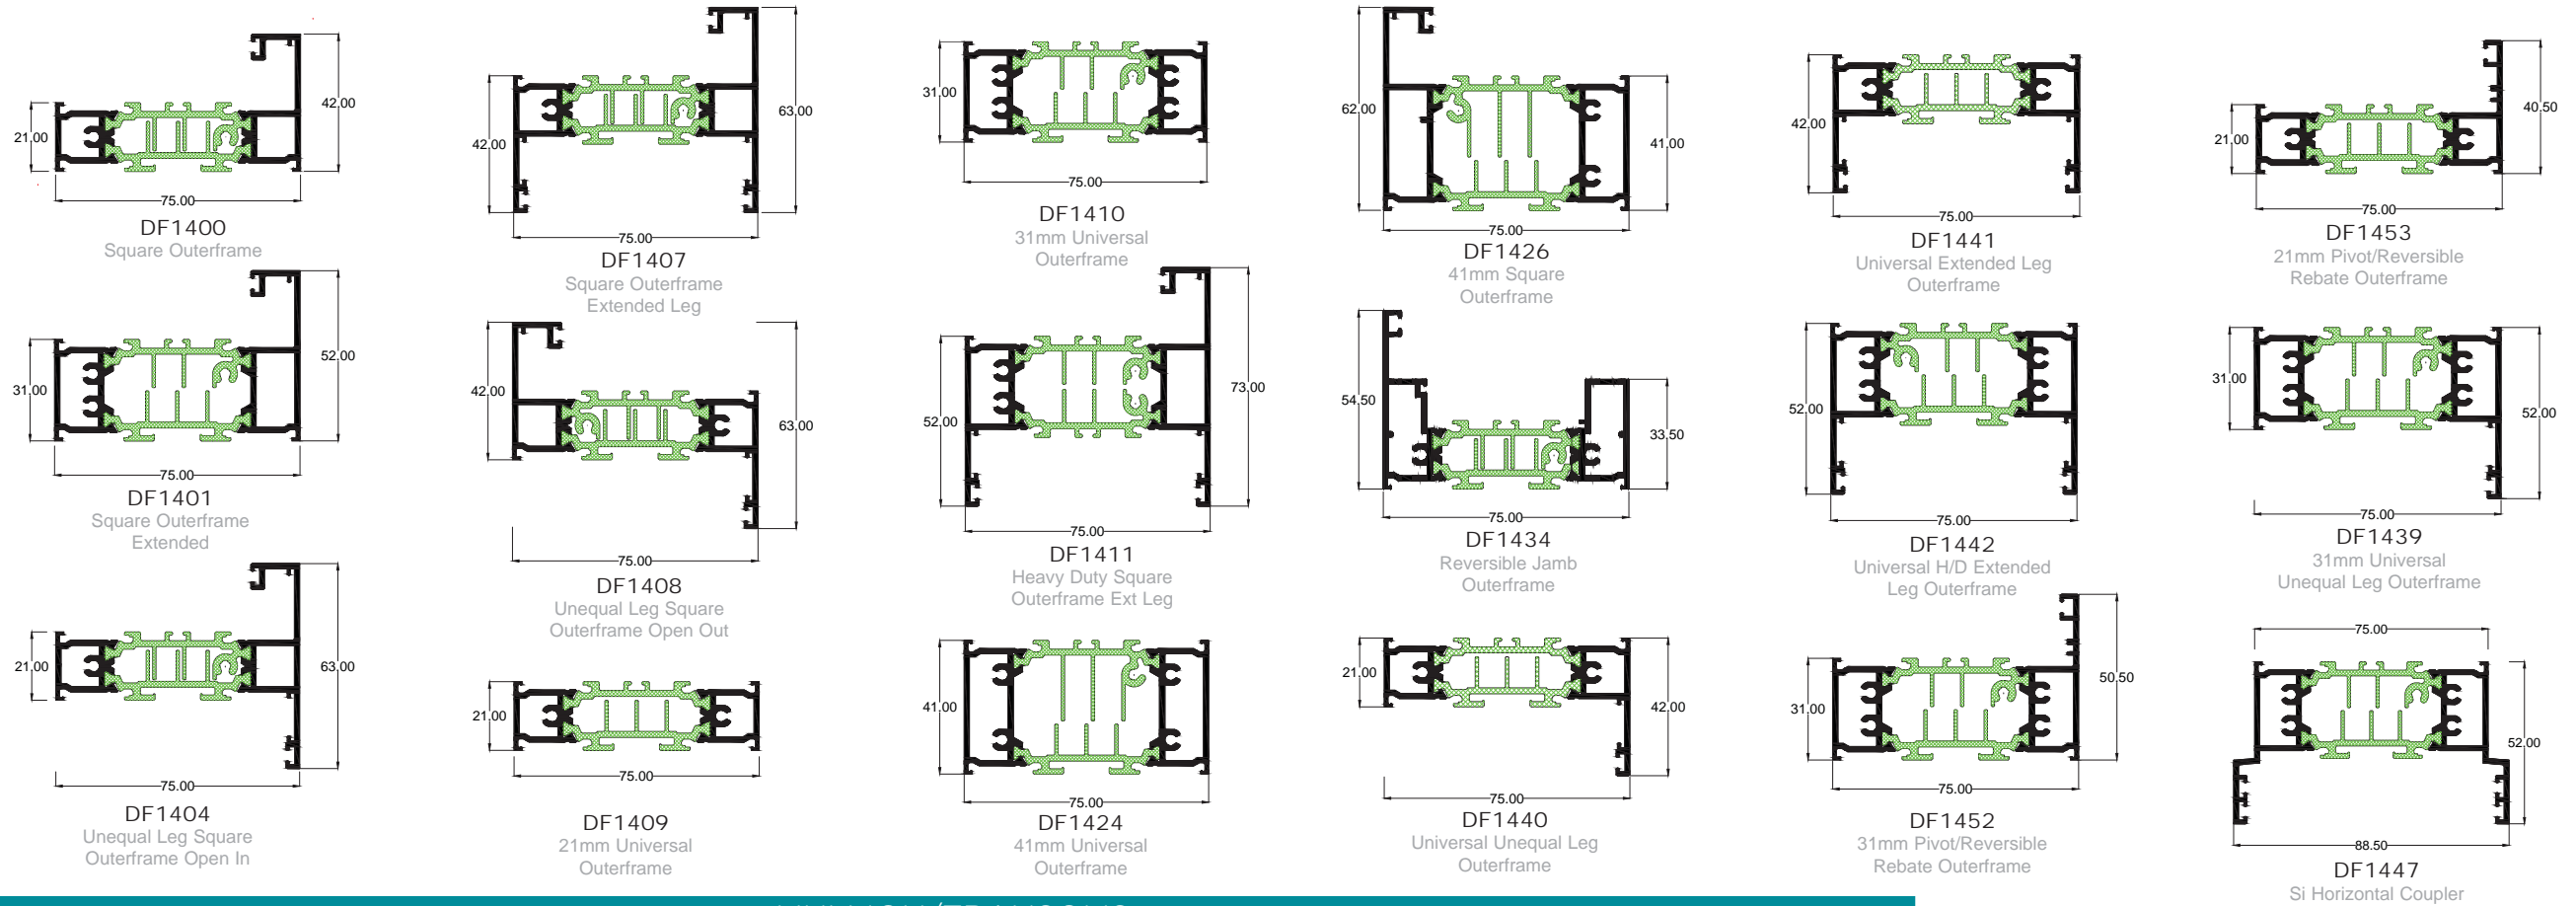

DUALFRAME 75mm Si WINDOW SYSTEM

OUTERFRAME PROFILES