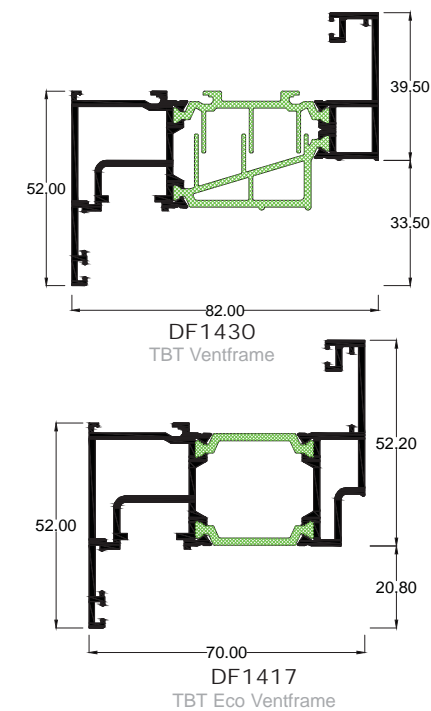

DUALFRAME 75mm Si WINDOW SYSTEM

GLAZING BEAD PROFILES

COUPLERS & MISC PROFILES

Si TBT

Si CASEMENT

Si PIVOT

Si REVERSIBLE

Due to our policy of continual product development, design and specifications are subject to change without notice. Illustrations are for guidance only and not binding in detail or specification.

Not to Scale